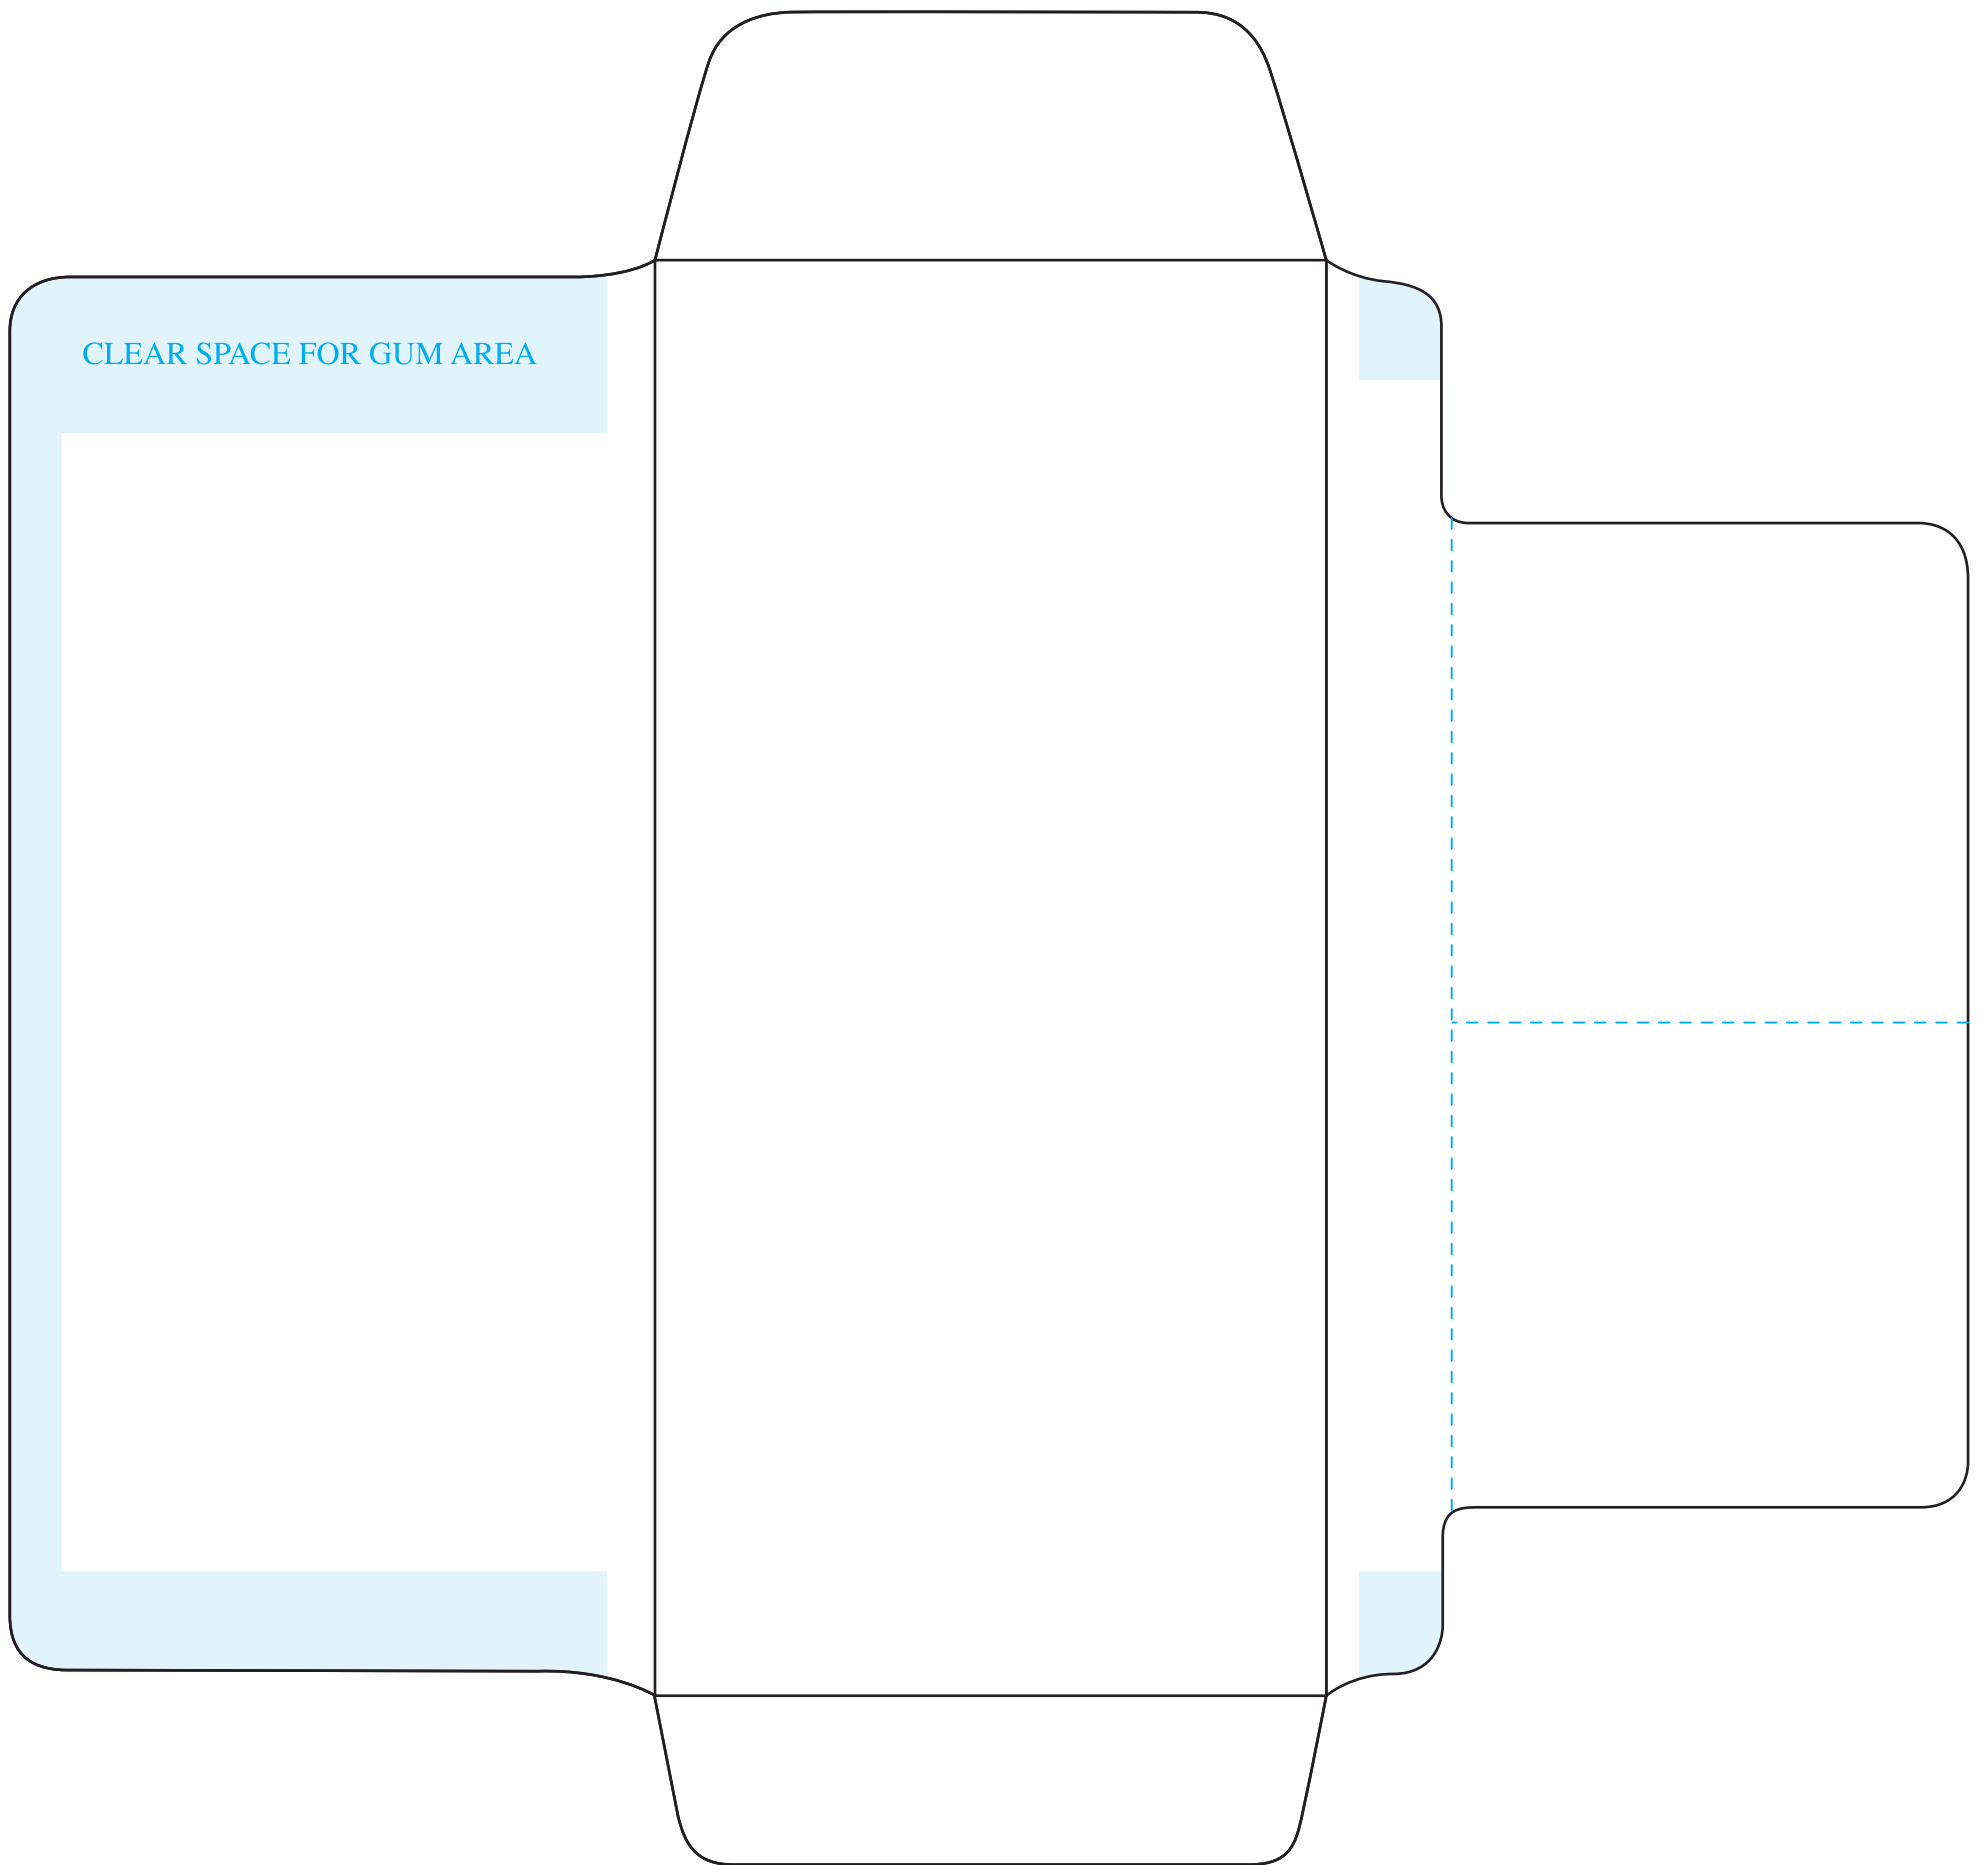

Coin Bangtail Bank Deposit Envelope (Double Coupon)

Envelope size: 3½" x 7½"

*This dieline requires an 11x17 sheet
in order to be printed at 100%*

INSIDE

This template is for reference only - please do not use to lay out your artwork.

For a detailed layout or dieline, please contact us:

Western States Envelope & Label

800-558-0514 • www.wsel.com/contact

To print at full size - remember to set your page scaling/size to "None" or "Actual Size".

Coin Bangtail Bank Deposit Envelope (Double Coupon)

Envelope size: 3½" x 7½"

*This dieline requires an 11x17 sheet
in order to be printed at 100%*

OUTSIDE

This template is for reference only - please do not use to lay out your artwork.