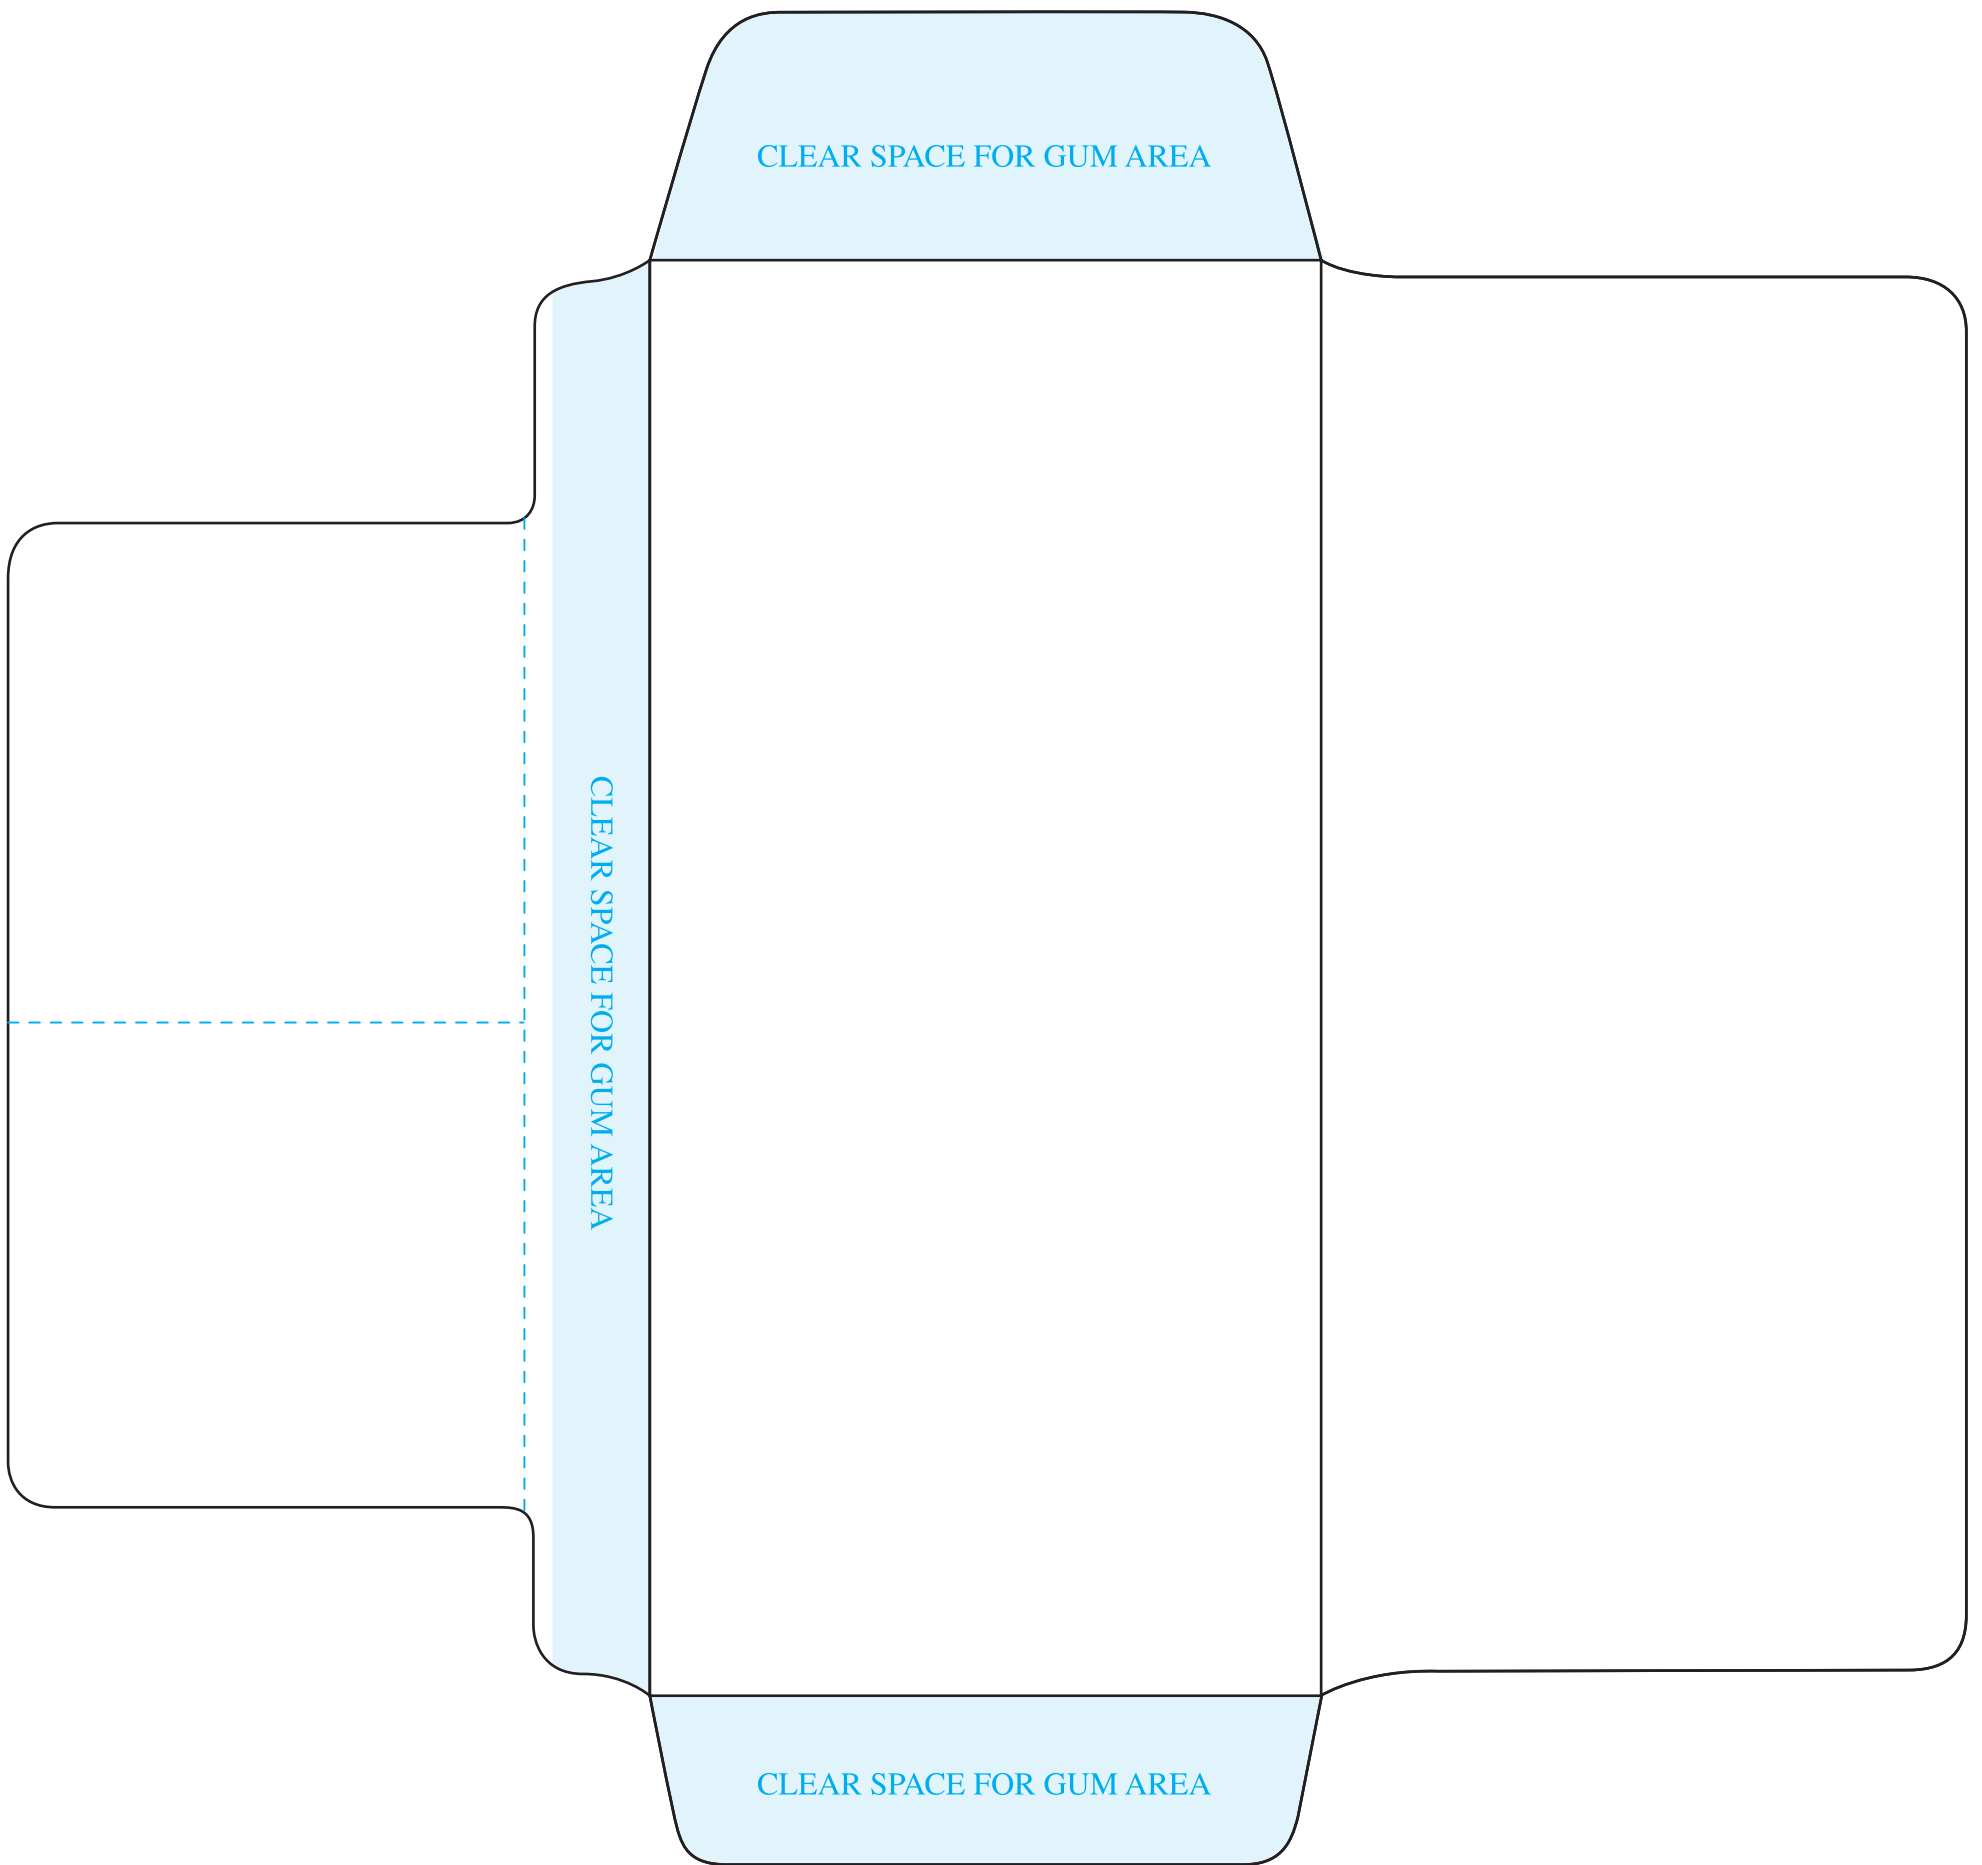

Coin Bangtail Bank Deposit Envelope (Double Coupon)

Envelope size: 3½" x 7½"

*This dieline requires an 11x17 sheet
in order to be printed at 100%*

INSIDE

This template is for reference only - please do not use to lay out your artwork.

For a detailed layout or dieline, please contact us:

Western States Envelope & Label

800-558-0514 • www.wsel.com/contact

To print at full size - remember to set your page scaling/size to "None" or "Actual Size".

Coin Bangtail Bank Deposit Envelope (Double Coupon)

Envelope size: 3½" x 7½"

*This dieline requires an 11x17 sheet
in order to be printed at 100%*

OUTSIDE

This template is for reference only - please do not use to lay out your artwork.